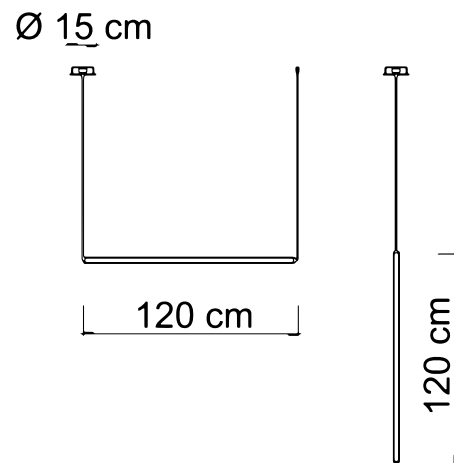

KIRA/SL

lampada a sospensione

Between design and art, Kira evokes a prodigious contemporary light sculpture that dominates the space with its strong installation power and a fluctuating stage presence of great impact.

7661	KIRA/SL
Power	60W Led Integrated
Input	220/240 V- 50/60Hz
Kelvin	Sikrea Dynamic Dimmer
Dimmable	Yes
Real Lumen	Dimmable Max 3950
CRI	90
IP	20
L. Wire	150cm

Article compatible with Sikrea Dynamic Dimmer + (cod. 4868)

PACKAGING DATA :

Packages	1
Net Weight	2,1kg
Gross Weight	2,8kg
Volume	0,436 m³

Any interventions on the light source of this article must be carried out by qualified personnel or by the manufacturer himself.
Any operation carried out without prior consultation with Contemporanea srl will void the guarantee

CE ENEC RoHS

*Item completed of
Sikrea Dynamic Dimmer*

MATERIAL :

Frame	Metal
Diffuser	Glass
Wire	PVC

FINISHING TABLE:

Frame	Matt Black
Diffuser	Shiny White
Wire	Trasparent